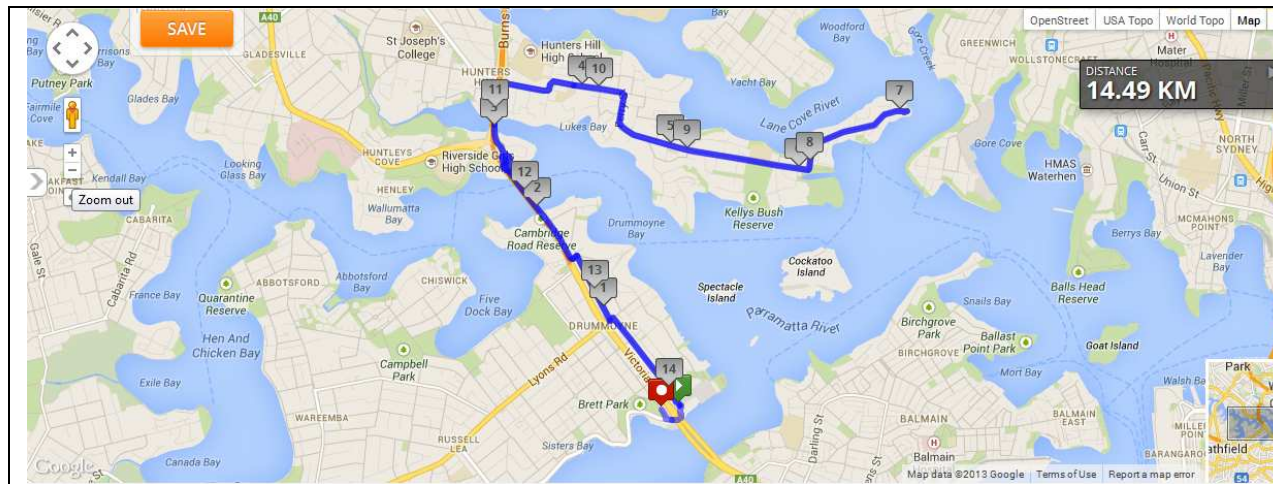

Woolwich Run

- 0 km Route Start Head northwest on Renwick St toward Roseby St Go through 1 roundabout
- 0.12 km Turn **right** onto Park Ave
- 0.13 km Turn **left** onto Renwick St
- 0.86 km Turn **left** onto Lyons Rd
- 0.89 km Turn **right** onto Wrights Rd
- 0.9 km Head **northwest** on Wrights Rd toward Seymour St
- 1.17 km Turn **left** toward Wrights Rd
- 1.19 km Right Turn right onto Wrights Rd
- 1.46 km Turn **left** at Wolseley St
- 1.51 km Head **northeast**
- 1.51 km Turn **left**
- 1.72 km **Slight left**
- 2.52 km **Head southeast**
- 2.54 km **Head south**
- 2.57 km Turn **left** onto Huntleys Point Rd Take the stairs
- 2.68 km **Slight left**
- 3.02 km Head **north** toward Church St
- 3.36 km Turn **right** onto Church St
- 3.37 km Head **east** on Church St toward Herberton Ave
- 3.7 km Turn **left** onto Mount St
- 3.74 km Slight **right** onto Alexandra St
- 3.94 km Head **east** on Alexandra St toward Stanley Rd
- 4.33 km **Slight right** onto Ferry St
- 4.56 km **Slight left** onto Woolwich Rd
- 6.07 km Woolwich Rd turns **left** and becomes Gale St
- 6.26 km **Slight right** onto The Point Rd
- 7.07 km **Head west** on The Point Rd toward Werambie St
- 7.87 km Continue onto Gale St
- 8.06 km Gale St turns **right** and becomes Woolwich Rd
- 9.58 km **Slight right** onto Ferry St

	<p>9.8 km Slight left onto Alexandra St 10.39 km Continue onto Mount St 10.43 km Turn right onto Church St 10.77 km Turn left 11 km Turn left 11.01 km Head west 11.02 km Turn left toward Huntleys Point Rd 11.47 km Slight right onto Huntleys Point Rd 11.54 km Turn right 11.81 km Head southeast toward Cambridge Rd 12.64 km Turn left toward Wrights Rd 12.68 km Turn left onto Wrights Rd 12.68 km Head southeast on Wrights Rd toward Wolseley St 12.97 km Turn left toward Wrights Rd 12.98 km Turn right onto Wrights Rd 13.26 km Turn left onto Lyons Rd</p>
--	---