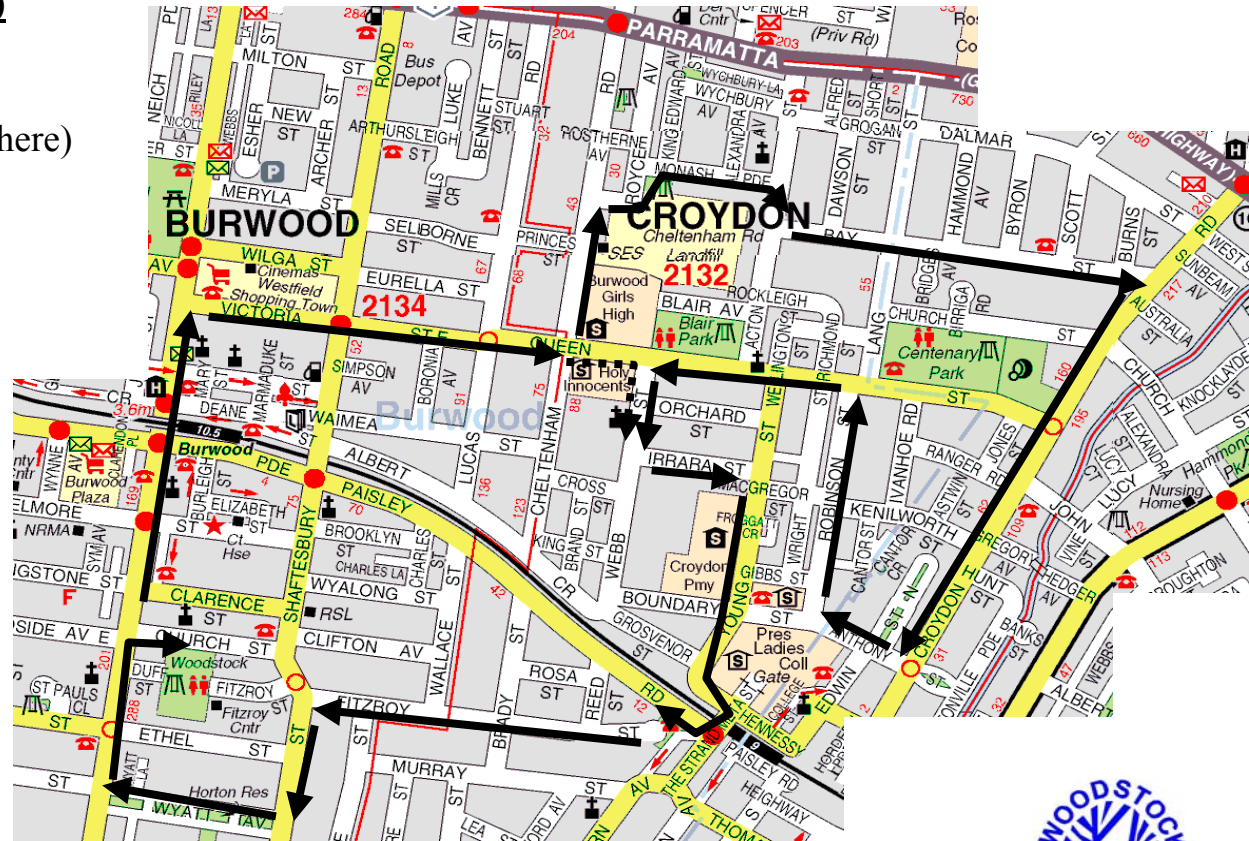

Woodstock Fun Run (7.75km / 4.26km)

Start Corner Burwood Rd & Clarence St
R Victoria St East (**Walkers divert here)
L Cheltenham Rd
R Royce Ave
R Cut through park
R Monash Pde
R Acton St
L Bay St
R Croydon Ave
R Anthony St
R Robinson St
L Queen St
L Webb St
L Irrara St (**Walkers rejoin here)
R Young St
R Meta St
R Paisley Rd
L Carpark (2nd driveway on left)
Into Fitzroy St
L Weldon St
R Wyatt Ave
R Burwood Rd
R Church St
Finish outside front of Woodstock Home

Walkers

Follow course until Victoria St East
R Webb St
Rejoin Runners course

Please read:

- ** All runners & walkers are reminded to take great care.
- ** Be wary of cars, motorbikes & cyclists at all times.
- ** Please also be aware of you fellow runners/walkers.
- ** Don't leave anyone on their own.