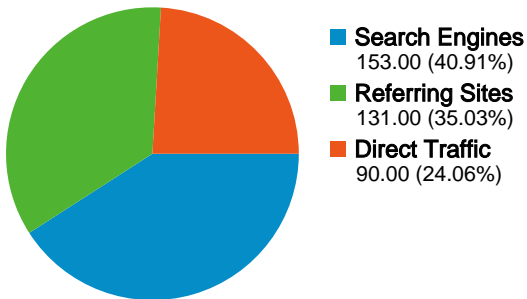

Traffic Sources Overview