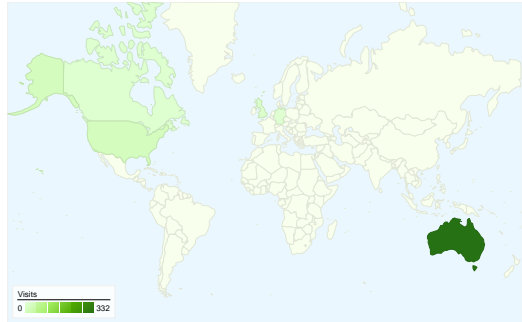

Map Overlay world