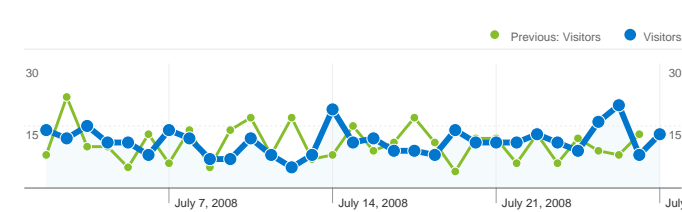

### Site Usage

 **374 Visits**  
Previous: 353 (5.95%)

 **40.37% Bounce Rate**  
Previous: 45.04% (-10.36%)

 **1,433 Pageviews**  
Previous: 1,406 (1.92%)

 **00:03:23 Avg. Time on Site**  
Previous: 00:03:30 (-3.04%)

 **3.83 Pages/Visit**  
Previous: 3.98 (-3.80%)

 **65.51% % New Visits**  
Previous: 60.91% (7.56%)

### Visitors Overview

**Visitors**  
**277**

## Pages on this site were viewed a total of 1,433 times

 **1,433 Pageviews**  
Previous: 1,406 (1.92%)

 **1,025 Unique Views**  
Previous: 1,039 (-1.35%)

 **40.37% Bounce Rate**  
Previous: 45.04% (-10.36%)