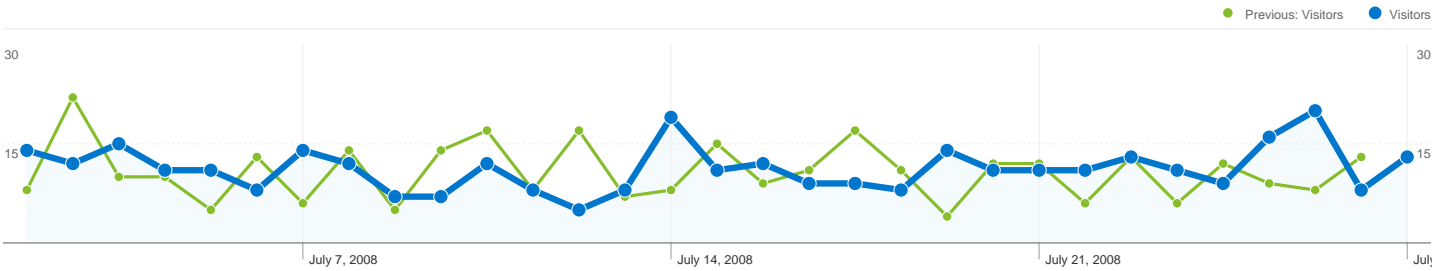

### Site Usage

 **374 Visits**  
Previous: 353 (5.95%)

 **40.37% Bounce Rate**  
Previous: 45.04% (-10.36%)

 **1,433 Pageviews**  
Previous: 1,406 (1.92%)

 **00:03:23 Avg. Time on Site**  
Previous: 00:03:30 (-3.04%)

 **3.83 Pages/Visit**  
Previous: 3.98 (-3.80%)

 **65.51% % New Visits**  
Previous: 60.91% (7.56%)

### Visitors Overview

**Visitors**  
**277**

**277 people visited this site**

 **374 Visits**  
 Previous: 353 (5.95%)

 **277 Absolute Unique Visitors**  
 Previous: 248 (11.69%)

 **1,433 Pageviews**  
 Previous: 1,406 (1.92%)

 **3.83 Average Pageviews**  
 Previous: 3.98 (-3.80%)