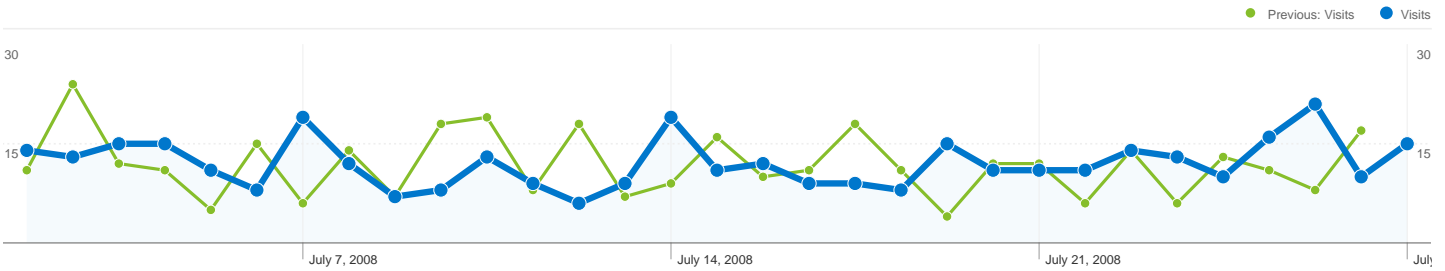

All traffic sources sent a total of 374 visits

24.06% Direct Traffic
Previous: 21.81% (10.32%)

35.03% Referring Sites
Previous: 43.63% (-19.71%)

40.91% Search Engines
Previous: 34.28% (19.35%)