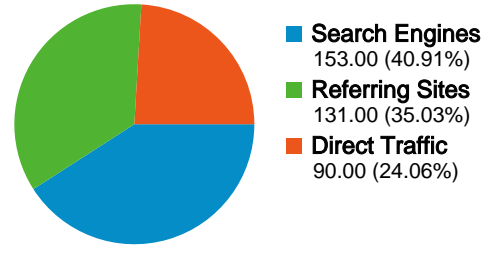

% Change	7.69%	7.69%
T1		
Jul 1, 2008 - Jul 31, 2008	27	7.22%
Jun 1, 2008 - Jun 30, 2008	17	4.82%
% Change	58.82%	58.82%
Dialup		
Jul 1, 2008 - Jul 31, 2008	13	3.48%
Jun 1, 2008 - Jun 30, 2008	9	2.55%
% Change	44.44%	44.44%

**All traffic sources sent a total of 374 visits**

**24.06% Direct Traffic**  
Previous: 21.81% (10.32%)

**35.03% Referring Sites**  
Previous: 43.63% (-19.71%)

**40.91% Search Engines**  
Previous: 34.28% (19.35%)