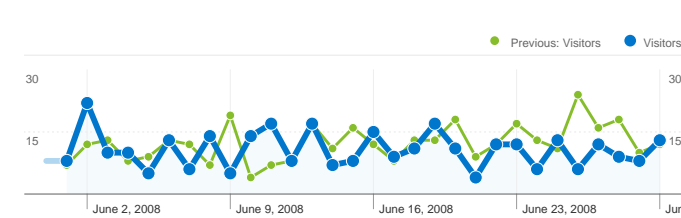

## Site Usage

 **353 Visits**  
Previous: 416 (-15.14%)

 **45.04% Bounce Rate**  
Previous: 45.19% (-0.33%)

 **1,406 Pageviews**  
Previous: 1,519 (-7.44%)

 **00:03:30 Avg. Time on Site**  
Previous: 00:03:27 (1.20%)

 **3.98 Pages/Visit**  
Previous: 3.65 (9.08%)

 **60.91% % New Visits**  
Previous: 55.05% (10.64%)

## Visitors Overview

**Visitors**  
**248**

## Pages on this site were viewed a total of 1,406 times

 **1,406 Pageviews**  
Previous: 1,519 (-7.44%)

 **1,039 Unique Views**  
Previous: 1,087 (-4.42%)

 **45.04% Bounce Rate**  
Previous: 45.19% (-0.33%)