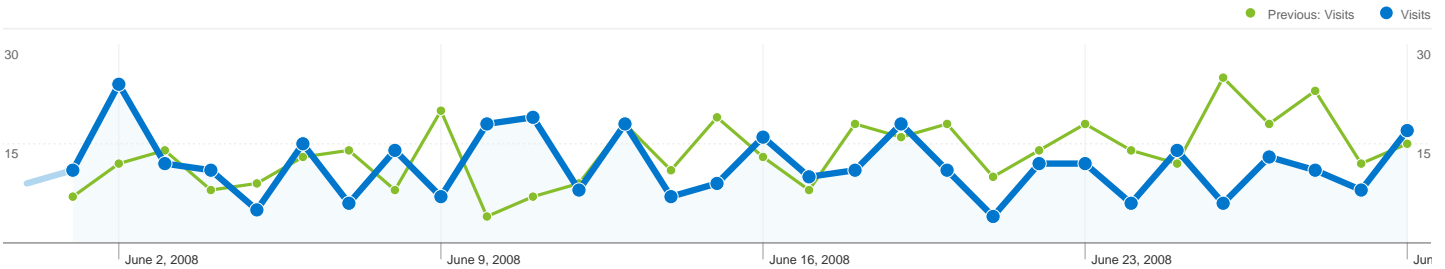

All traffic sources sent a total of 353 visits

21.81% Direct Traffic
Previous: 28.12% (-22.44%)

43.63% Referring Sites
Previous: 40.62% (7.39%)

34.28% Search Engines
Previous: 31.25% (9.69%)