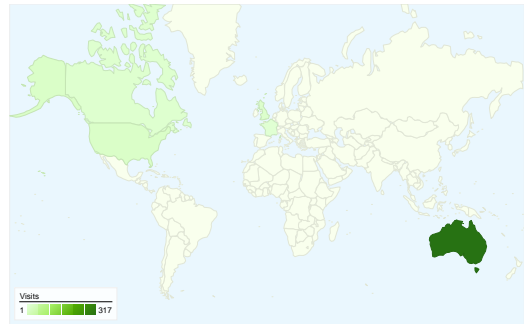

Map Overlay world