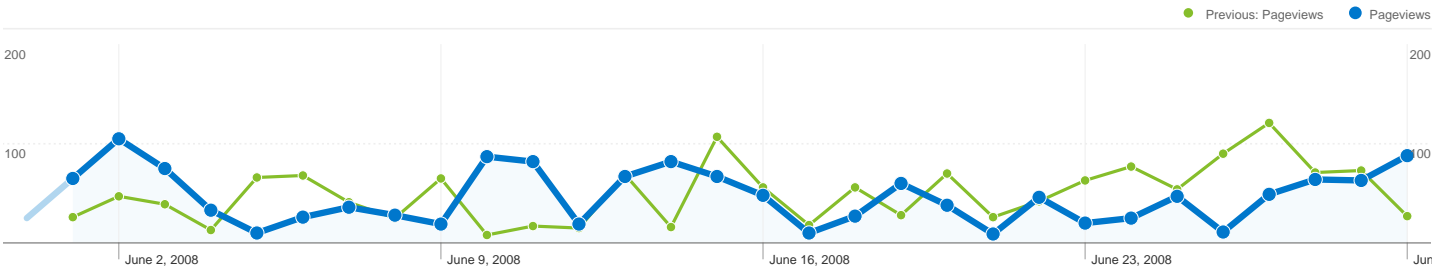

Pages on this site were viewed a total of 1,406 times

1,406 Pageviews
Previous: 1,519 (-7.44%)

1,039 Unique Views
Previous: 1,087 (-4.42%)

45.04% Bounce Rate
Previous: 45.19% (-0.33%)

Top Content

Pages	Pageviews	% Pageviews
/drupal2/index.php		
May 1, 2008 - May 31, 2008	334	21.99%
Jun 1, 2008 - Jun 30, 2008	268	19.06%
% Change	-19.76%	-19.76%
/drupal2/		
May 1, 2008 - May 31, 2008	83	5.46%
Jun 1, 2008 - Jun 30, 2008	86	6.12%
% Change	3.61%	3.61%
/drupal2/photo-gallery		
May 1, 2008 - May 31, 2008	37	2.44%
Jun 1, 2008 - Jun 30, 2008	51	3.63%
% Change	37.84%	37.84%
/drupal2/node		
May 1, 2008 - May 31, 2008	39	2.57%
Jun 1, 2008 - Jun 30, 2008	41	2.92%
% Change	5.13%	5.13%
/drupal2/where-we-meet		
May 1, 2008 - May 31, 2008	34	2.24%