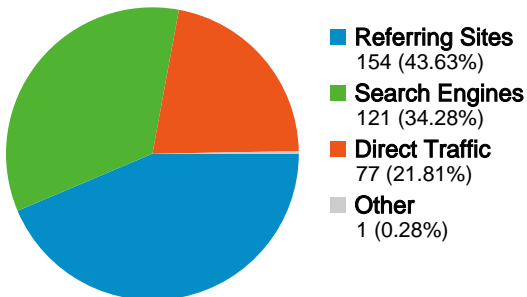

## Visitors Overview

**Visitors**  
**248**

## Traffic Sources Overview

Content Overview		
Pages	Pageviews	% Pageviews
/drupal2/index.php		
Jun 29, 2008 - May 31, 2008	334	21.99%
Jun 1, 2008 - Jun 30, 2008	268	19.06%
% Change	-19.76%	-19.76%
/drupal2/		
May 1, 2008 - May 31, 2008	83	5.46%
Jun 1, 2008 - Jun 30, 2008	86	6.12%
% Change	3.61%	3.61%
/drupal2/photo-gallery		
May 1, 2008 - May 31, 2008	37	2.44%
Jun 1, 2008 - Jun 30, 2008	51	3.63%
% Change	37.84%	37.84%
/drupal2/node		
May 1, 2008 - May 31, 2008	39	2.57%
Jun 1, 2008 - Jun 30, 2008	41	2.92%
% Change	5.13%	5.13%
/drupal2/where-we-meet		
May 1, 2008 - May 31, 2008	34	2.24%
Jun 1, 2008 - Jun 30, 2008	39	2.77%
% Change	14.71%	14.71%

## 353 visits came from 10 countries/territories