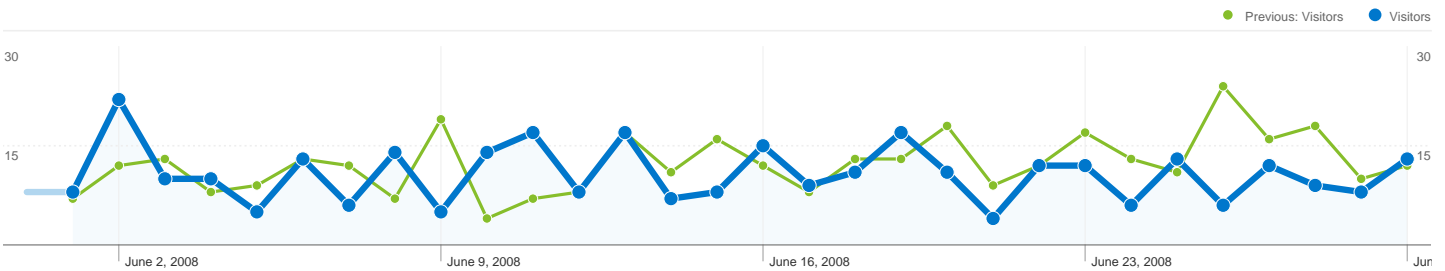

## Site Usage

 **353 Visits**  
Previous: 416 (-15.14%)

 **45.04% Bounce Rate**  
Previous: 45.19% (-0.33%)

 **1,406 Pageviews**  
Previous: 1,519 (-7.44%)

 **00:03:30 Avg. Time on Site**  
Previous: 00:03:27 (1.20%)

## Visitors Overview

**Visitors**  
**248**

## Traffic Sources Overview

Content Overview		
Pages	Pageviews	% Pageviews
/drupal2/index.php		
Jun 29, 2008 - May 31, 2008	334	21.99%
Jun 1, 2008 - Jun 30, 2008	268	19.06%
% Change	-19.76%	-19.76%
/drupal2/		
May 1, 2008 - May 31, 2008	83	5.46%
Jun 1, 2008 - Jun 30, 2008	86	6.12%
% Change	3.61%	3.61%
/drupal2/photo-gallery		
May 1, 2008 - May 31, 2008	37	2.44%
Jun 1, 2008 - Jun 30, 2008	51	3.63%
% Change	37.84%	37.84%
/drupal2/node		
May 1, 2008 - May 31, 2008	39	2.57%
Jun 1, 2008 - Jun 30, 2008	41	2.92%
% Change	5.13%	5.13%
/drupal2/where-we-meet		
May 1, 2008 - May 31, 2008	34	2.24%
Jun 1, 2008 - Jun 30, 2008	39	2.77%
% Change	14.71%	14.71%

**248 people visited this site**

 **353 Visits**  
 Previous: 416 (-15.14%)

 **248 Absolute Unique Visitors**  
 Previous: 266 (-6.77%)

 **1,406 Pageviews**  
 Previous: 1,519 (-7.44%)

 **3.98 Average Pageviews**  
 Previous: 3.65 (9.08%)