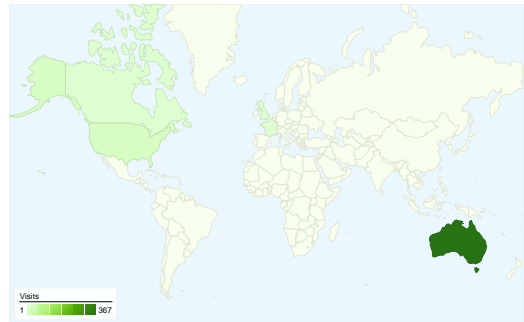

Site Usage

 **416 Visits**
Previous: 400 (4.00%)

 **45.19% Bounce Rate**
Previous: 42.50% (6.33%)

 **1,519 Pageviews**
Previous: 1,650 (-7.94%)

 **00:03:27 Avg. Time on Site**
Previous: 00:03:28 (-0.67%)

 **3.65 Pages/Visit**
Previous: 4.12 (-11.48%)

 **55.05% % New Visits**
Previous: 57.00% (-3.42%)

Visitors Overview

Map Overlay world

Traffic Sources Overview

Content Overview		
Pages	Pageviews	% Pageviews
/drupal2/index.php		
Apr 1, 2008 - Apr 30, 2008	328	19.88%
May 1, 2008 - May 31, 2008	334	21.99%
% Change	1.83%	1.83%
/drupal2/		
Apr 1, 2008 - Apr 30, 2008	108	6.55%
May 1, 2008 - May 31, 2008	83	5.46%
% Change	-23.15%	-23.15%
/drupal2/sat_map		
Apr 1, 2008 - Apr 30, 2008	58	3.52%
May 1, 2008 - May 31, 2008	56	3.69%
% Change	-3.45%	-3.45%
/drupal2/content/winter-2008-calendar		
Apr 1, 2008 - Apr 30, 2008	81	4.91%
May 1, 2008 - May 31, 2008	41	2.70%
% Change	-49.38%	-49.38%
/drupal2/node		
Apr 1, 2008 - Apr 30, 2008	44	2.67%
May 1, 2008 - May 31, 2008	39	2.57%
% Change	-11.36%	-11.36%

266 people visited this site

 **416 Visits**
Previous: 400 (4.00%)

 **266 Absolute Unique Visitors**
Previous: 263 (1.14%)

 **1,519 Pageviews**
Previous: 1,650 (-7.94%)

 **3.65 Average Pageviews**
Previous: 4.12 (-11.48%)

All traffic sources sent a total of 416 visits

28.12% Direct Traffic
Previous: 21.00% (33.93%)

40.62% Referring Sites
Previous: 42.25% (-3.85%)

31.25% Search Engines
Previous: 36.75% (-14.97%)

Top Traffic Sources