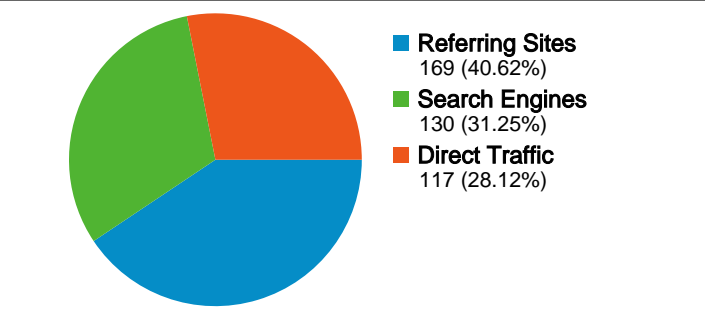

Site Usage

 **416 Visits**
Previous: 400 (4.00%)

 **45.19% Bounce Rate**
Previous: 42.50% (6.33%)

 **1,519 Pageviews**
Previous: 1,650 (-7.94%)

 **00:03:27 Avg. Time on Site**
Previous: 00:03:28 (-0.67%)

 **3.65 Pages/Visit**
Previous: 4.12 (-11.48%)

 **55.05% % New Visits**
Previous: 57.00% (-3.42%)

Visitors Overview

Map Overlay world

Traffic Sources Overview

Content Overview		
Pages	Pageviews	% Pageviews
/drupal2/index.php		
Apr 1, 2008 - Apr 30, 2008	328	19.88%
May 1, 2008 - May 31, 2008	334	21.99%
% Change	1.83%	1.83%
/drupal2/		
Apr 1, 2008 - Apr 30, 2008	108	6.55%
May 1, 2008 - May 31, 2008	83	5.46%
% Change	-23.15%	-23.15%
/drupal2/sat_map		
Apr 1, 2008 - Apr 30, 2008	58	3.52%
May 1, 2008 - May 31, 2008	56	3.69%
% Change	-3.45%	-3.45%
/drupal2/content/winter-2008-calendar		
Apr 1, 2008 - Apr 30, 2008	81	4.91%
May 1, 2008 - May 31, 2008	41	2.70%
% Change	-49.38%	-49.38%
/drupal2/node		
Apr 1, 2008 - Apr 30, 2008	44	2.67%
May 1, 2008 - May 31, 2008	39	2.57%
% Change	-11.36%	-11.36%

266 people visited this site

 **416 Visits**
Previous: 400 (4.00%)

 **266 Absolute Unique Visitors**
Previous: 263 (1.14%)

 **1,519 Pageviews**
Previous: 1,650 (-7.94%)

 **3.65 Average Pageviews**
Previous: 4.12 (-11.48%)

All traffic sources sent a total of 416 visits

28.12% Direct Traffic
Previous: 21.00% (33.93%)

40.62% Referring Sites
Previous: 42.25% (-3.85%)

31.25% Search Engines
Previous: 36.75% (-14.97%)

Top Traffic Sources