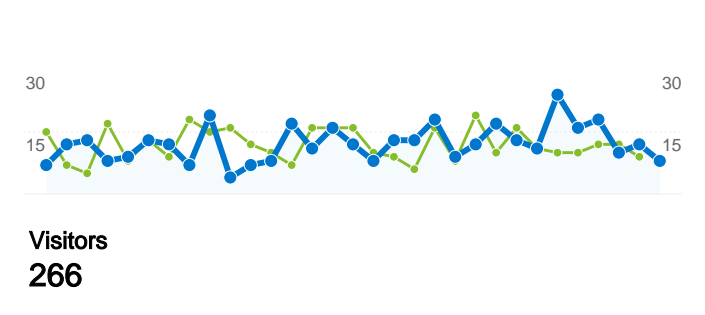

Site Usage

 **416 Visits**
Previous: 400 (4.00%)

 **45.19% Bounce Rate**
Previous: 42.50% (6.33%)

 **1,519 Pageviews**
Previous: 1,650 (-7.94%)

 **00:03:27 Avg. Time on Site**
Previous: 00:03:28 (-0.67%)

 **3.65 Pages/Visit**
Previous: 4.12 (-11.48%)

 **55.05% % New Visits**
Previous: 57.00% (-3.42%)

Visitors Overview

Map Overlay world

Traffic Sources Overview

Content Overview		
Pages	Pageviews	% Pageviews
/drupal2/index.php		
Apr 1, 2008 - Apr 30, 2008	328	19.88%
May 1, 2008 - May 31, 2008	334	21.99%
% Change	1.83%	1.83%
/drupal2/		
Apr 1, 2008 - Apr 30, 2008	108	6.55%
May 1, 2008 - May 31, 2008	83	5.46%
% Change	-23.15%	-23.15%
/drupal2/sat_map		
Apr 1, 2008 - Apr 30, 2008	58	3.52%
May 1, 2008 - May 31, 2008	56	3.69%
% Change	-3.45%	-3.45%
/drupal2/content/winter-2008-calendar		
Apr 1, 2008 - Apr 30, 2008	81	4.91%
May 1, 2008 - May 31, 2008	41	2.70%
% Change	-49.38%	-49.38%
/drupal2/node		
Apr 1, 2008 - Apr 30, 2008	44	2.67%
May 1, 2008 - May 31, 2008	39	2.57%
% Change	-11.36%	-11.36%

266 people visited this site

 **416 Visits**
Previous: 400 (4.00%)

 **266 Absolute Unique Visitors**
Previous: 263 (1.14%)

 **1,519 Pageviews**
Previous: 1,650 (-7.94%)

 **3.65 Average Pageviews**
Previous: 4.12 (-11.48%)

1 - 10 of 15

Pages on this site were viewed a total of 1,519 times

 **1,519 Pageviews**
Previous: 1,650 (-7.94%)

 **1,087 Unique Views**
Previous: 1,081 (0.56%)

 **45.19% Bounce Rate**
Previous: 42.50% (6.33%)