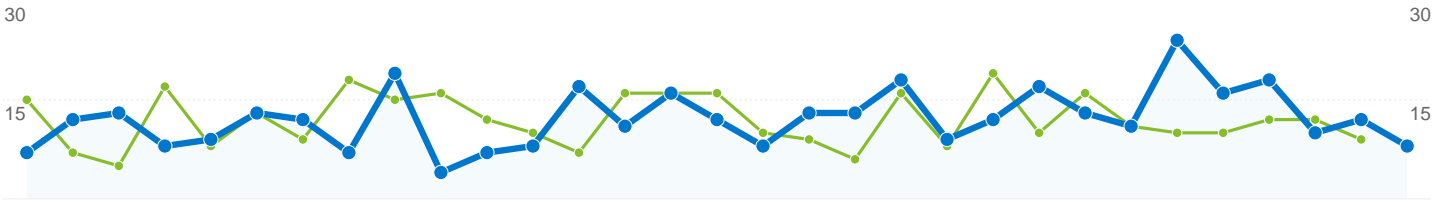

Site Usage

 **416 Visits**
Previous: 400 (4.00%)

 **45.19% Bounce Rate**
Previous: 42.50% (6.33%)

 **1,519 Pageviews**
Previous: 1,650 (-7.94%)

 **00:03:27 Avg. Time on Site**
Previous: 00:03:28 (-0.67%)

 **3.65 Pages/Visit**
Previous: 4.12 (-11.48%)

 **55.05% % New Visits**
Previous: 57.00% (-3.42%)

Visitors Overview

Map Overlay world

Traffic Sources Overview

Content Overview		
Pages	Pageviews	% Pageviews
/drupal2/index.php		
Apr 1, 2008 - Apr 30, 2008	328	19.88%
May 1, 2008 - May 31, 2008	334	21.99%
% Change	1.83%	1.83%
/drupal2/		
Apr 1, 2008 - Apr 30, 2008	108	6.55%
May 1, 2008 - May 31, 2008	83	5.46%
% Change	-23.15%	-23.15%
/drupal2/sat_map		
Apr 1, 2008 - Apr 30, 2008	58	3.52%
May 1, 2008 - May 31, 2008	56	3.69%
% Change	-3.45%	-3.45%
/drupal2/content/winter-2008-calendar		
Apr 1, 2008 - Apr 30, 2008	81	4.91%
May 1, 2008 - May 31, 2008	41	2.70%
% Change	-49.38%	-49.38%
/drupal2/node		
Apr 1, 2008 - Apr 30, 2008	44	2.67%
May 1, 2008 - May 31, 2008	39	2.57%
% Change	-11.36%	-11.36%

266 people visited this site

 **416 Visits**
Previous: 400 (4.00%)

 **266 Absolute Unique Visitors**
Previous: 263 (1.14%)

 **1,519 Pageviews**
Previous: 1,650 (-7.94%)

 **3.65 Average Pageviews**
Previous: 4.12 (-11.48%)