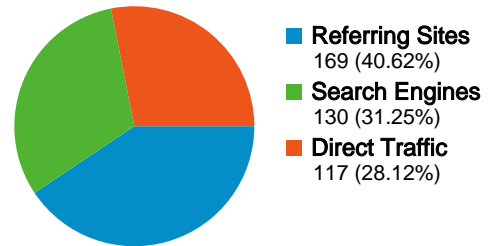

266 people visited this site

 **416 Visits**
Previous: 400 (4.00%)

 **266 Absolute Unique Visitors**
Previous: 263 (1.14%)

 **1,519 Pageviews**
Previous: 1,650 (-7.94%)

 **3.65 Average Pageviews**
Previous: 4.12 (-11.48%)

% Change	0.00%	0.00%
Konqueror		
Apr 1, 2008 - Apr 30, 2008	3	0.75%
May 1, 2008 - May 31, 2008	4	0.96%
% Change	33.33%	33.33%

% Change	33.33%	33.33%
Cable		
Apr 1, 2008 - Apr 30, 2008	22	5.50%
May 1, 2008 - May 31, 2008	24	5.77%
% Change	9.09%	9.09%
Dialup		
Apr 1, 2008 - Apr 30, 2008	12	3.00%
May 1, 2008 - May 31, 2008	17	4.09%
% Change	41.67%	41.67%

All traffic sources sent a total of 416 visits

28.12% Direct Traffic
Previous: 21.00% (33.93%)

40.62% Referring Sites
Previous: 42.25% (-3.85%)

31.25% Search Engines
Previous: 36.75% (-14.97%)

Top Traffic Sources