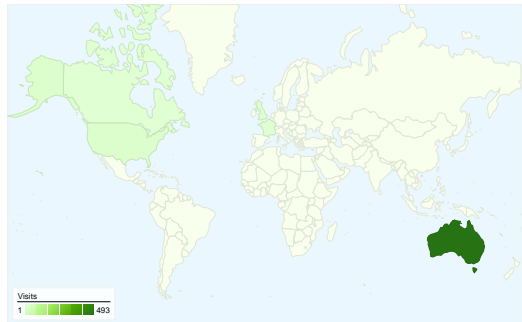

Site Usage

 **531 Visits**
Previous: 530 (0.19%)

 **56.12% Bounce Rate**
Previous: 38.49% (45.80%)

 **1,915 Pageviews**
Previous: 2,688 (-28.76%)

 **00:03:08 Avg. Time on Site**
Previous: 00:05:50 (-46.22%)

 **3.61 Pages/Visit**
Previous: 5.07 (-28.89%)

 **64.22% % New Visits**
Previous: 44.72% (43.61%)

Visitors Overview

Map Overlay world

Traffic Sources Overview

Content Overview		
Pages	Pageviews	% Pageviews
/drupal2/index.php		
Feb 1, 2008 - Feb 29, 2008	532	19.79%
Mar 1, 2008 - Mar 31, 2008	369	19.27%
% Change	-30.64%	-30.64%
/drupal2/content/nrl-footy-tipping-competition-2008		
Feb 1, 2008 - Feb 29, 2008	0	0.00%
Mar 1, 2008 - Mar 31, 2008	158	8.25%
% Change	0.00%	0.00%
/drupal2/		
Feb 1, 2008 - Feb 29, 2008	171	6.36%
Mar 1, 2008 - Mar 31, 2008	93	4.86%
% Change	-45.61%	-45.61%
/drupal2/image/tid/67		
Feb 1, 2008 - Feb 29, 2008	121	4.50%
Mar 1, 2008 - Mar 31, 2008	75	3.92%
% Change	-38.02%	-38.02%
/drupal2/photo-gallery		
Feb 1, 2008 - Feb 29, 2008	94	3.50%
Mar 1, 2008 - Mar 31, 2008	75	3.92%
% Change	-20.21%	-20.21%

382 people visited this site

531 Visits
Previous: 530 (0.19%)

382 Absolute Unique Visitors
Previous: 276 (38.41%)

1,915 Pageviews
Previous: 2,688 (-28.76%)

3.61 Average Pageviews
Previous: 5.07 (-28.89%)

00:03:08 Time on Site
Previous: 00:05:50 (-46.22%)

All traffic sources sent a total of 531 visits

22.98% Direct Traffic
Previous: 44.53% (-48.40%)

34.46% Referring Sites
Previous: 35.85% (-3.87%)

42.56% Search Engines
Previous: 19.62% (116.90%)

Top Traffic Sources