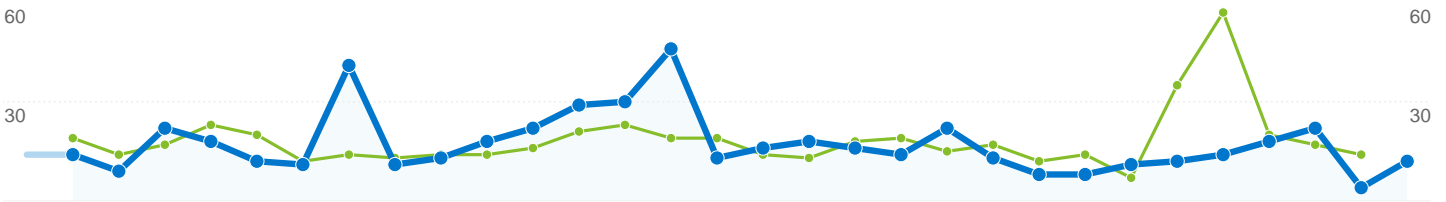

All traffic sources sent a total of 531 visits

22.98% Direct Traffic
Previous: 44.53% (-48.40%)

34.46% Referring Sites
Previous: 35.85% (-3.87%)

42.56% Search Engines
Previous: 19.62% (116.90%)