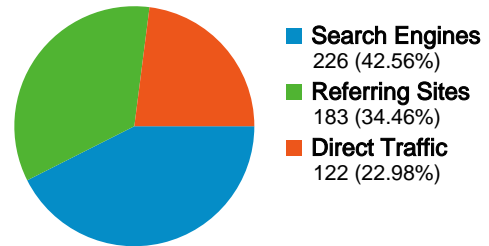

% Change	114.29%	114.29%
Cable		
Feb 1, 2008 - Feb 29, 2008	19	3.58%
Mar 1, 2008 - Mar 31, 2008	28	5.27%
% Change	47.37%	47.37%
Dialup		
Feb 1, 2008 - Feb 29, 2008	11	2.08%
Mar 1, 2008 - Mar 31, 2008	19	3.58%
% Change	72.73%	72.73%

All traffic sources sent a total of 531 visits

22.98% Direct Traffic
Previous: 44.53% (-48.40%)

34.46% Referring Sites
Previous: 35.85% (-3.87%)

42.56% Search Engines
Previous: 19.62% (116.90%)

Top Traffic Sources