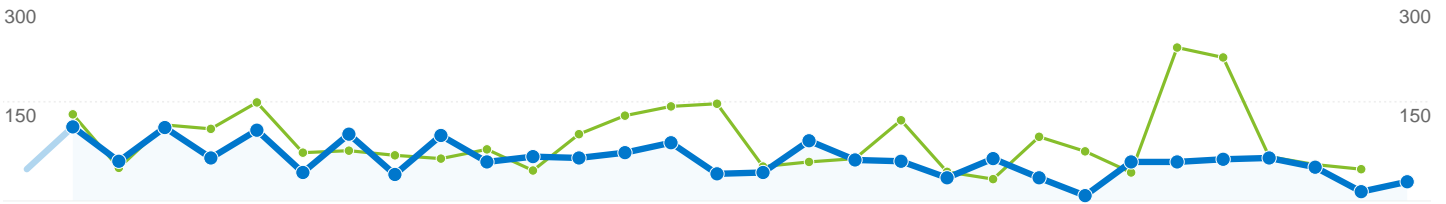

Mar 1, 2008 - Mar 31, 2008	8	1.51%
% Change	100.00%	100.00%

Mar 1, 2008 - Mar 31, 2008	4	1.77%
% Change	0.00%	0.00%

531 visits came from 14 countries/territories

Site Usage

Visits	Pages/Visit	Avg. Time on Site	% New Visits	Bounce Rate	
531 Previous: 530 (0.19%)	3.61 Previous: 5.07 (-28.89%)	00:03:08 Previous: 00:05:50 (-46.22%)	64.41% Previous: 44.72% (44.03%)	56.12% Previous: 38.49% (45.80%)	
Country/Territory	Visits	Pages/Visit	Avg. Time on Site	% New Visits	Bounce Rate
Australia					
Feb 1, 2008 - Feb 29, 2008	491	5.34	00:06:15	40.53%	36.05%
Mar 1, 2008 - Mar 31, 2008	493	3.75	00:03:14	62.27%	54.56%
% Change	0.41%	-29.73%	-48.26%	53.65%	51.36%
United States					
Feb 1, 2008 - Feb 29, 2008	22	1.45	00:00:06	95.45%	81.82%
Mar 1, 2008 - Mar 31, 2008	14	1.14	00:00:03	100.00%	92.86%
% Change	-36.36%	-21.43%	-44.13%	4.76%	13.49%
United Kingdom					
Feb 1, 2008 - Feb 29, 2008	6	1.67	00:00:23	100.00%	66.67%

1 - 10 of 14

Pages on this site were viewed a total of 1,915 times

 **1,915 Pageviews**
Previous: 2,688 (-28.76%)

 **1,389 Unique Views**
Previous: 1,799 (-22.79%)

 **56.12% Bounce Rate**
Previous: 38.49% (45.80%)