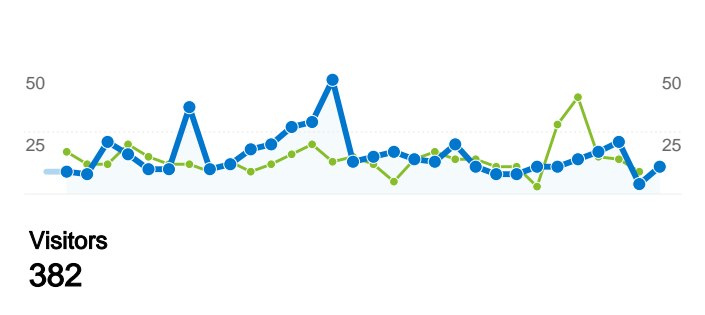

Site Usage

 **531 Visits**
Previous: 530 (0.19%)

 **56.12% Bounce Rate**
Previous: 38.49% (45.80%)

 **1,915 Pageviews**
Previous: 2,688 (-28.76%)

 **00:03:08 Avg. Time on Site**
Previous: 00:05:50 (-46.22%)

 **3.61 Pages/Visit**
Previous: 5.07 (-28.89%)

 **64.22% % New Visits**
Previous: 44.72% (43.61%)

Visitors Overview

Map Overlay world

Traffic Sources Overview

Content Overview		
Pages	Pageviews	% Pageviews
/drupal2/index.php		
Feb 1, 2008 - Feb 29, 2008	532	19.79%
Mar 1, 2008 - Mar 31, 2008	369	19.27%
% Change	-30.64%	-30.64%
/drupal2/content/nrl-footy-tipping-competition-2008		
Feb 1, 2008 - Feb 29, 2008	0	0.00%
Mar 1, 2008 - Mar 31, 2008	158	8.25%
% Change	0.00%	0.00%
/drupal2/		
Feb 1, 2008 - Feb 29, 2008	171	6.36%
Mar 1, 2008 - Mar 31, 2008	93	4.86%
% Change	-45.61%	-45.61%
/drupal2/image/tid/67		
Feb 1, 2008 - Feb 29, 2008	121	4.50%
Mar 1, 2008 - Mar 31, 2008	75	3.92%
% Change	-38.02%	-38.02%
/drupal2/photo-gallery		
Feb 1, 2008 - Feb 29, 2008	94	3.50%
Mar 1, 2008 - Mar 31, 2008	75	3.92%
% Change	-20.21%	-20.21%

382 people visited this site

531 Visits
Previous: 530 (0.19%)

382 Absolute Unique Visitors
Previous: 276 (38.41%)

1,915 Pageviews
Previous: 2,688 (-28.76%)

3.61 Average Pageviews
Previous: 5.07 (-28.89%)

00:03:08 Time on Site
Previous: 00:05:50 (-46.22%)

1 - 10 of 14

Pages on this site were viewed a total of 1,915 times

 **1,915 Pageviews**
Previous: 2,688 (-28.76%)

 **1,389 Unique Views**
Previous: 1,799 (-22.79%)

 **56.12% Bounce Rate**
Previous: 38.49% (45.80%)