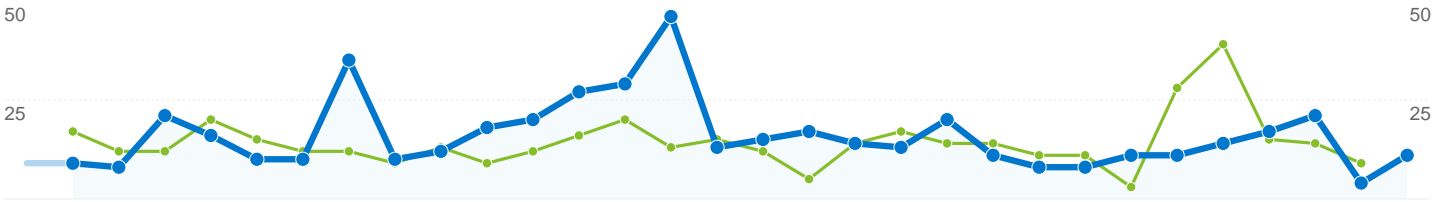

Site Usage

 **531 Visits**
Previous: 530 (0.19%)

 **56.12% Bounce Rate**
Previous: 38.49% (45.80%)

 **1,915 Pageviews**
Previous: 2,688 (-28.76%)

 **00:03:08 Avg. Time on Site**
Previous: 00:05:50 (-46.22%)

 **3.61 Pages/Visit**
Previous: 5.07 (-28.89%)

 **64.22% % New Visits**
Previous: 44.72% (43.61%)

Visitors Overview

Map Overlay world

Traffic Sources Overview

Content Overview		
Pages	Pageviews	% Pageviews
/drupal2/index.php		
Feb 1, 2008 - Feb 29, 2008	532	19.79%
Mar 1, 2008 - Mar 31, 2008	369	19.27%
% Change	-30.64%	-30.64%
/drupal2/content/nrl-footy-tipping-competition-2008		
Feb 1, 2008 - Feb 29, 2008	0	0.00%
Mar 1, 2008 - Mar 31, 2008	158	8.25%
% Change	0.00%	0.00%
/drupal2/		
Feb 1, 2008 - Feb 29, 2008	171	6.36%
Mar 1, 2008 - Mar 31, 2008	93	4.86%
% Change	-45.61%	-45.61%
/drupal2/image/tid/67		
Feb 1, 2008 - Feb 29, 2008	121	4.50%
Mar 1, 2008 - Mar 31, 2008	75	3.92%
% Change	-38.02%	-38.02%
/drupal2/photo-gallery		
Feb 1, 2008 - Feb 29, 2008	94	3.50%
Mar 1, 2008 - Mar 31, 2008	75	3.92%
% Change	-20.21%	-20.21%

382 people visited this site

531 Visits
Previous: 530 (0.19%)

382 Absolute Unique Visitors
Previous: 276 (38.41%)

1,915 Pageviews
Previous: 2,688 (-28.76%)

3.61 Average Pageviews
Previous: 5.07 (-28.89%)

00:03:08 Time on Site
Previous: 00:05:50 (-46.22%)