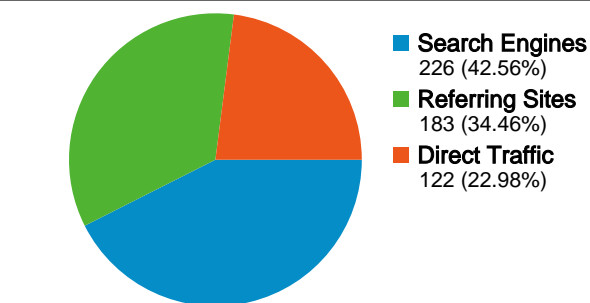

Site Usage

 **531 Visits**
Previous: 530 (0.19%)

 **56.12% Bounce Rate**
Previous: 38.49% (45.80%)

 **1,915 Pageviews**
Previous: 2,688 (-28.76%)

 **00:03:08 Avg. Time on Site**
Previous: 00:05:50 (-46.22%)

 **3.61 Pages/Visit**
Previous: 5.07 (-28.89%)

 **64.22% % New Visits**
Previous: 44.72% (43.61%)

Visitors Overview

Map Overlay world

Traffic Sources Overview

Content Overview		
Pages	Pageviews	% Pageviews
/drupal2/index.php		
Feb 1, 2008 - Feb 29, 2008	532	19.79%
Mar 1, 2008 - Mar 31, 2008	369	19.27%
% Change	-30.64%	-30.64%
/drupal2/content/nrl-footy-tipping-competition-2008		
Feb 1, 2008 - Feb 29, 2008	0	0.00%
Mar 1, 2008 - Mar 31, 2008	158	8.25%
% Change	0.00%	0.00%
/drupal2/		
Feb 1, 2008 - Feb 29, 2008	171	6.36%
Mar 1, 2008 - Mar 31, 2008	93	4.86%
% Change	-45.61%	-45.61%
/drupal2/image/tid/67		
Feb 1, 2008 - Feb 29, 2008	121	4.50%
Mar 1, 2008 - Mar 31, 2008	75	3.92%
% Change	-38.02%	-38.02%
/drupal2/photo-gallery		
Feb 1, 2008 - Feb 29, 2008	94	3.50%
Mar 1, 2008 - Mar 31, 2008	75	3.92%
% Change	-20.21%	-20.21%

382 people visited this site

531 Visits
Previous: 530 (0.19%)

382 Absolute Unique Visitors
Previous: 276 (38.41%)

1,915 Pageviews
Previous: 2,688 (-28.76%)

3.61 Average Pageviews
Previous: 5.07 (-28.89%)

00:03:08 Time on Site
Previous: 00:05:50 (-46.22%)

All traffic sources sent a total of 531 visits

22.98% Direct Traffic
Previous: 44.53% (-48.40%)

34.46% Referring Sites
Previous: 35.85% (-3.87%)

42.56% Search Engines
Previous: 19.62% (116.90%)

Top Traffic Sources