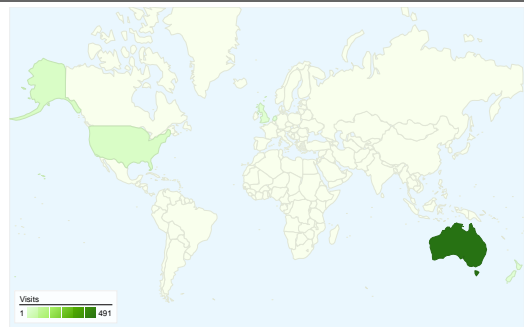

Site Usage

530 Visits
Previous: 311 (70.42%)

38.49% Bounce Rate
Previous: 28.62% (34.50%)

2,688 Pageviews
Previous: 2,485 (8.17%)

00:05:50 Avg. Time on Site
Previous: 00:09:29 (-38.54%)

5.07 Pages/Visit
Previous: 7.99 (-36.53%)

44.72% % New Visits
Previous: 32.48% (37.69%)

Visitors Overview

Map Overlay world

Traffic Sources Overview

Content Overview		
Pages	Pageviews	% Pageviews
/drupal2/index.php		
Jan 1, 2008 - Jan 31, 2008	193	7.77%
Feb 1, 2008 - Feb 29, 2008	532	19.79%
% Change	175.65%	175.65%
/drupal2/		
Jan 1, 2008 - Jan 31, 2008	494	19.88%
Feb 1, 2008 - Feb 29, 2008	171	6.36%
% Change	-65.38%	-65.38%
/drupal2/image/tid/67		
Jan 1, 2008 - Jan 31, 2008	0	0.00%
Feb 1, 2008 - Feb 29, 2008	121	4.50%
% Change	0.00%	0.00%
/drupal2/node		
Jan 1, 2008 - Jan 31, 2008	61	2.45%
Feb 1, 2008 - Feb 29, 2008	96	3.57%
% Change	57.38%	57.38%
/drupal2/photo-gallery		
Jan 1, 2008 - Jan 31, 2008	54	2.17%
Feb 1, 2008 - Feb 29, 2008	94	3.50%
% Change	74.07%	74.07%

276 people visited this site

530 Visits
Previous: 311 (70.42%)

276 Absolute Unique Visitors
Previous: 116 (137.93%)

2,688 Pageviews
Previous: 2,485 (8.17%)

5.07 Average Pageviews
Previous: 7.99 (-36.53%)

00:05:50 Time on Site
Previous: 00:09:29 (-38.54%)

All traffic sources sent a total of 530 visits

 **44.53% Direct Traffic**
Previous: 67.52% (-34.06%)

 **35.85% Referring Sites**
Previous: 20.58% (74.20%)

 **19.62% Search Engines**
Previous: 11.90% (64.94%)