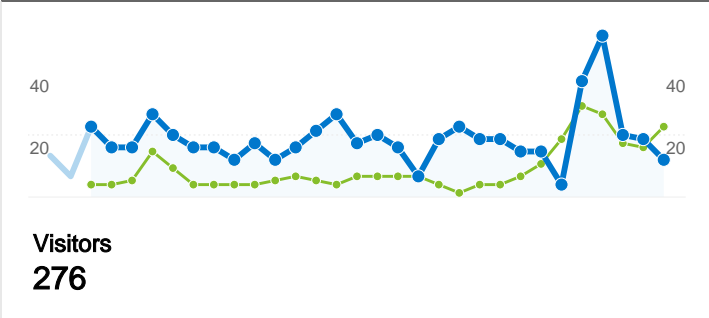

Site Usage

530 Visits
Previous: 311 (70.42%)

38.49% Bounce Rate
Previous: 28.62% (34.50%)

2,688 Pageviews
Previous: 2,485 (8.17%)

00:05:50 Avg. Time on Site
Previous: 00:09:29 (-38.54%)

5.07 Pages/Visit
Previous: 7.99 (-36.53%)

44.72% % New Visits
Previous: 32.48% (37.69%)

Visitors Overview

Map Overlay world

Traffic Sources Overview

Content Overview		
Pages	Pageviews	% Pageviews
/drupal2/index.php		
Jan 1, 2008 - Jan 31, 2008	193	7.77%
Feb 1, 2008 - Feb 29, 2008	532	19.79%
% Change	175.65%	175.65%
/drupal2/		
Jan 1, 2008 - Jan 31, 2008	494	19.88%
Feb 1, 2008 - Feb 29, 2008	171	6.36%
% Change	-65.38%	-65.38%
/drupal2/image/tid/67		
Jan 1, 2008 - Jan 31, 2008	0	0.00%
Feb 1, 2008 - Feb 29, 2008	121	4.50%
% Change	0.00%	0.00%
/drupal2/node		
Jan 1, 2008 - Jan 31, 2008	61	2.45%
Feb 1, 2008 - Feb 29, 2008	96	3.57%
% Change	57.38%	57.38%
/drupal2/photo-gallery		
Jan 1, 2008 - Jan 31, 2008	54	2.17%
Feb 1, 2008 - Feb 29, 2008	94	3.50%
% Change	74.07%	74.07%

276 people visited this site

530 Visits
Previous: 311 (70.42%)

276 Absolute Unique Visitors
Previous: 116 (137.93%)

2,688 Pageviews
Previous: 2,485 (8.17%)

5.07 Average Pageviews
Previous: 7.99 (-36.53%)

00:05:50 Time on Site
Previous: 00:09:29 (-38.54%)

1 - 10 of 12

Pages on this site were viewed a total of 2,688 times

 **2,688 Pageviews**
Previous: 2,485 (8.17%)

 **1,799 Unique Views**
Previous: 1,384 (29.99%)

 **38.49% Bounce Rate**
Previous: 28.62% (34.50%)