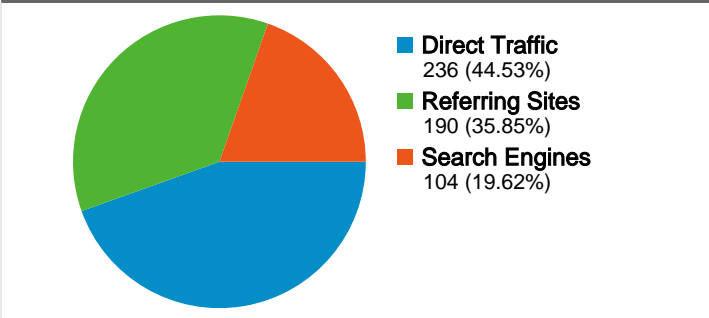

Site Usage

530 Visits
Previous: 311 (70.42%)

38.49% Bounce Rate
Previous: 28.62% (34.50%)

2,688 Pageviews
Previous: 2,485 (8.17%)

00:05:50 Avg. Time on Site
Previous: 00:09:29 (-38.54%)

5.07 Pages/Visit
Previous: 7.99 (-36.53%)

44.72% % New Visits
Previous: 32.48% (37.69%)

Visitors Overview

Map Overlay world

Traffic Sources Overview

Content Overview		
Pages	Pageviews	% Pageviews
/drupal2/index.php		
Jan 1, 2008 - Jan 31, 2008	193	7.77%
Feb 1, 2008 - Feb 29, 2008	532	19.79%
% Change	175.65%	175.65%
/drupal2/		
Jan 1, 2008 - Jan 31, 2008	494	19.88%
Feb 1, 2008 - Feb 29, 2008	171	6.36%
% Change	-65.38%	-65.38%
/drupal2/image/tid/67		
Jan 1, 2008 - Jan 31, 2008	0	0.00%
Feb 1, 2008 - Feb 29, 2008	121	4.50%
% Change	0.00%	0.00%
/drupal2/node		
Jan 1, 2008 - Jan 31, 2008	61	2.45%
Feb 1, 2008 - Feb 29, 2008	96	3.57%
% Change	57.38%	57.38%
/drupal2/photo-gallery		
Jan 1, 2008 - Jan 31, 2008	54	2.17%
Feb 1, 2008 - Feb 29, 2008	94	3.50%
% Change	74.07%	74.07%

276 people visited this site

530 Visits
Previous: 311 (70.42%)

276 Absolute Unique Visitors
Previous: 116 (137.93%)

2,688 Pageviews
Previous: 2,485 (8.17%)

5.07 Average Pageviews
Previous: 7.99 (-36.53%)

00:05:50 Time on Site
Previous: 00:09:29 (-38.54%)

All traffic sources sent a total of 530 visits

 **44.53% Direct Traffic**
Previous: 67.52% (-34.06%)

 **35.85% Referring Sites**
Previous: 20.58% (74.20%)

 **19.62% Search Engines**
Previous: 11.90% (64.94%)