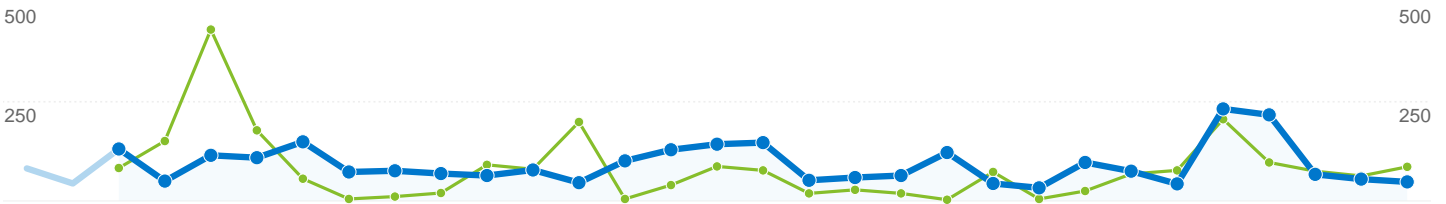

Pages on this site were viewed a total of 2,688 times

2,688 Pageviews
Previous: 2,485 (8.17%)

1,799 Unique Views
Previous: 1,384 (29.99%)

38.49% Bounce Rate
Previous: 28.62% (34.50%)

Top Content

Pages	Pageviews	% Pageviews
/drupal2/index.php		
Jan 1, 2008 - Jan 31, 2008	193	7.77%
Feb 1, 2008 - Feb 29, 2008	532	19.79%
% Change	175.65%	175.65%
/drupal2/		
Jan 1, 2008 - Jan 31, 2008	494	19.88%
Feb 1, 2008 - Feb 29, 2008	171	6.36%
% Change	-65.38%	-65.38%
/drupal2/image/tid/67		
Jan 1, 2008 - Jan 31, 2008	0	0.00%
Feb 1, 2008 - Feb 29, 2008	121	4.50%
% Change	0.00%	0.00%
/drupal2/node		
Jan 1, 2008 - Jan 31, 2008	61	2.45%
Feb 1, 2008 - Feb 29, 2008	96	3.57%
% Change	57.38%	57.38%
/drupal2/photo-gallery		
Jan 1, 2008 - Jan 31, 2008	54	2.17%