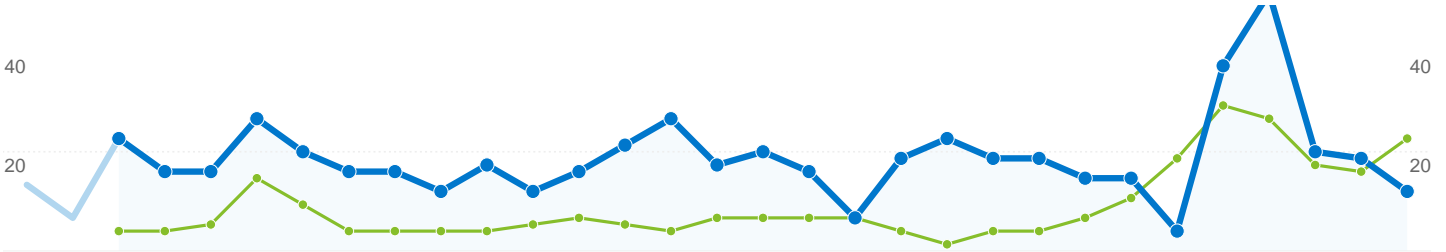

Site Usage

530 Visits
Previous: 311 (70.42%)

38.49% Bounce Rate
Previous: 28.62% (34.50%)

2,688 Pageviews
Previous: 2,485 (8.17%)

00:05:50 Avg. Time on Site
Previous: 00:09:29 (-38.54%)

5.07 Pages/Visit
Previous: 7.99 (-36.53%)

44.72% % New Visits
Previous: 32.48% (37.69%)

Visitors Overview

Map Overlay world

Traffic Sources Overview

Content Overview		
Pages	Pageviews	% Pageviews
/drupal2/index.php		
Jan 1, 2008 - Jan 31, 2008	193	7.77%
Feb 1, 2008 - Feb 29, 2008	532	19.79%
% Change	175.65%	175.65%
/drupal2/		
Jan 1, 2008 - Jan 31, 2008	494	19.88%
Feb 1, 2008 - Feb 29, 2008	171	6.36%
% Change	-65.38%	-65.38%
/drupal2/image/tid/67		
Jan 1, 2008 - Jan 31, 2008	0	0.00%
Feb 1, 2008 - Feb 29, 2008	121	4.50%
% Change	0.00%	0.00%
/drupal2/node		
Jan 1, 2008 - Jan 31, 2008	61	2.45%
Feb 1, 2008 - Feb 29, 2008	96	3.57%
% Change	57.38%	57.38%
/drupal2/photo-gallery		
Jan 1, 2008 - Jan 31, 2008	54	2.17%
Feb 1, 2008 - Feb 29, 2008	94	3.50%
% Change	74.07%	74.07%

276 people visited this site

530 Visits
Previous: 311 (70.42%)

276 Absolute Unique Visitors
Previous: 116 (137.93%)

2,688 Pageviews
Previous: 2,485 (8.17%)

5.07 Average Pageviews
Previous: 7.99 (-36.53%)

00:05:50 Time on Site
Previous: 00:09:29 (-38.54%)