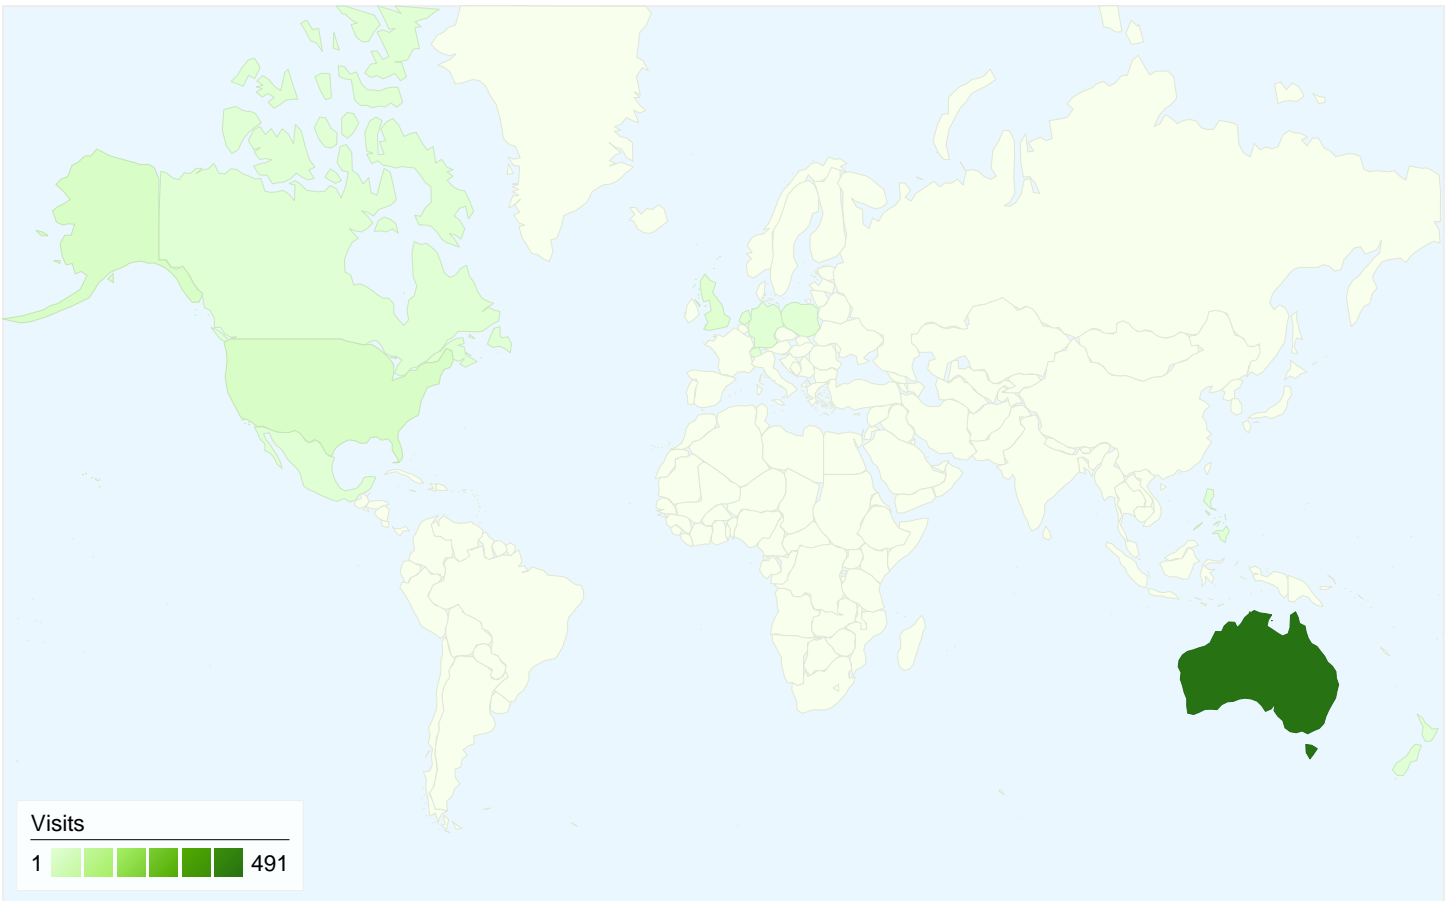

530 visits came from 12 countries/territories

Site Usage

Visits	Pages/Visit	Avg. Time on Site	% New Visits	Bounce Rate	
530 Previous: 311 (70.42%)	5.07 Previous: 7.99 (-36.53%)	00:05:50 Previous: 00:09:29 (-38.54%)	44.72% Previous: 32.48% (37.69%)	38.49% Previous: 28.62% (34.50%)	
Country/Territory	Visits	Pages/Visit	Avg. Time on Site	% New Visits	Bounce Rate
Australia					
Jan 1, 2008 - Jan 31, 2008	297	8.31	00:09:55	29.63%	25.93%
Feb 1, 2008 - Feb 29, 2008	491	5.34	00:06:15	40.53%	36.05%
% Change	65.32%	-35.71%	-37.00%	36.79%	39.05%
United States					
Jan 1, 2008 - Jan 31, 2008	4	1.00	00:00:00	100.00%	100.00%
Feb 1, 2008 - Feb 29, 2008	22	1.45	00:00:06	95.45%	81.82%
% Change	450.00%	45.45%	100.00%	-4.55%	-18.18%
United Kingdom					
Jan 1, 2008 - Jan 31, 2008	2	1.00	00:00:00	50.00%	100.00%