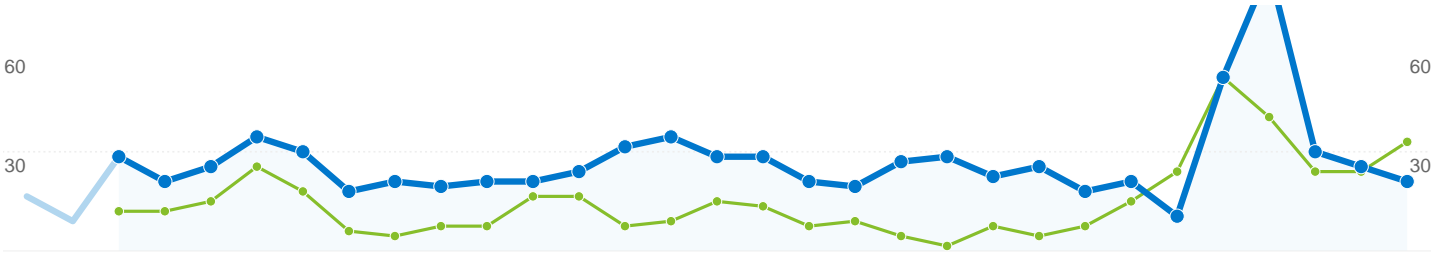

All traffic sources sent a total of 530 visits

44.53% Direct Traffic
Previous: 67.52% (-34.06%)

35.85% Referring Sites
Previous: 20.58% (74.20%)

19.62% Search Engines
Previous: 11.90% (64.94%)