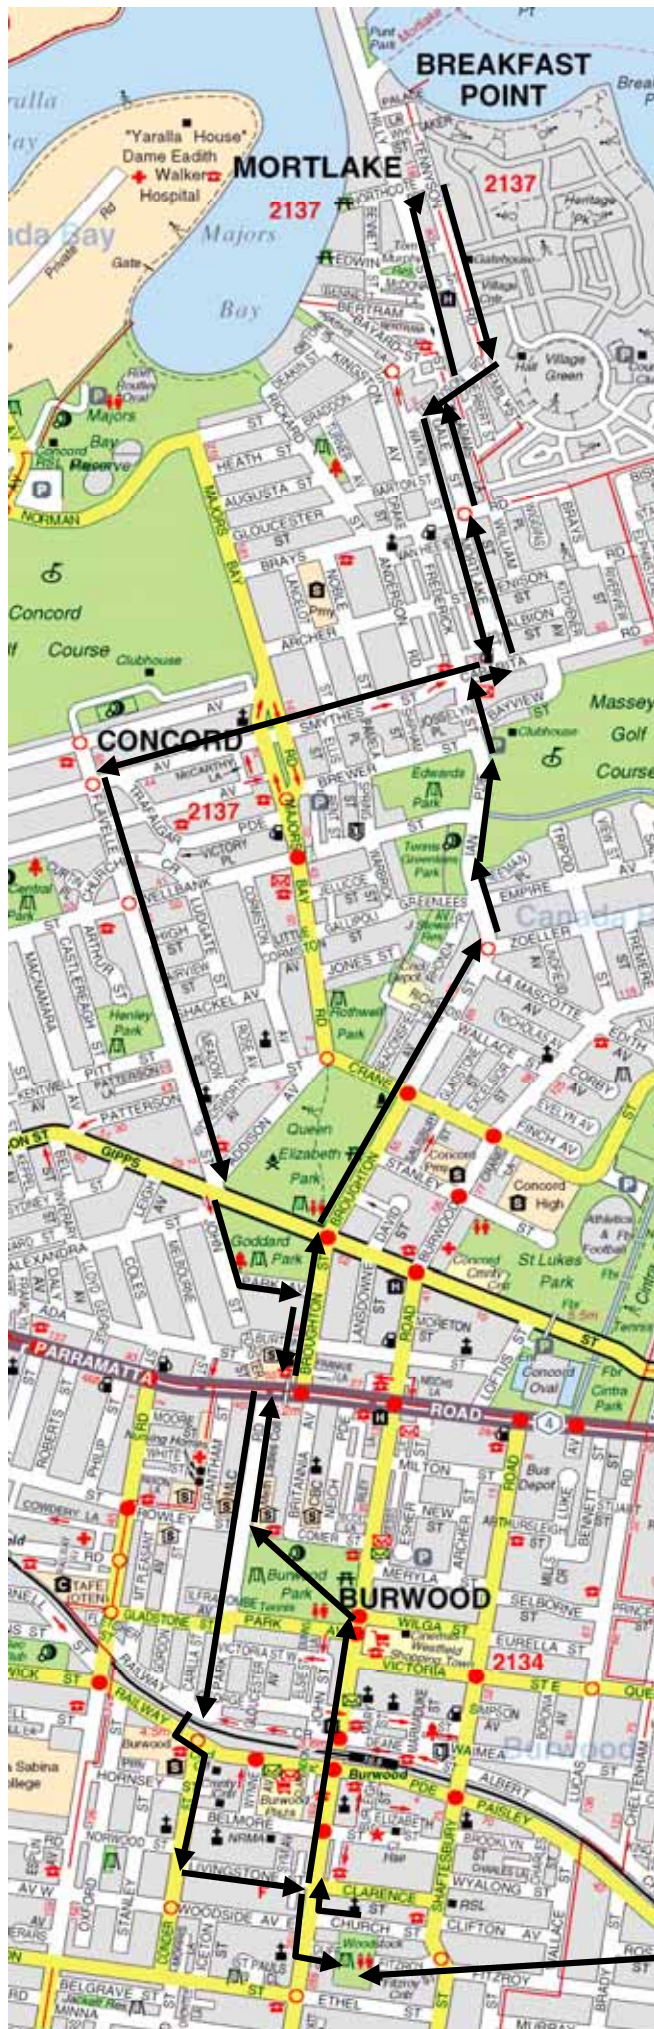

Putney Punt (12 km)

L Church St
 R Burwood Rd
 Across Burwood Park (top path)
 R Park St
 Over Footbridge
 Into Broughton St
 L Ian Pde
 R Cabarita Rd
 L Mortlake St
 Into Gale St
 L Hilly St
 R Northcote St
 R Tennyson St
 L Gale St
 Into Mortlake St
 R Cabarita Rd
 Into Smythes St
 Into Correys Ave
 L Flavelle St
 Cross Gipps St
 Into John St
 L Park Ave
 R Broughton St
 Over Footbridge
 L Park Rd
 Over Footbridge
 Into Conder St
 L Livingstone St
 R Burwood Rd
 Cross at Pedestrian Crossing
 L Duff St
 Home

Walkers (7km)

Follow course until
 L Crane St
 L Patterson St
 L Flavelle St
 Rejoin course

** All runners & walkers are reminded to take great care when with us.

** Be wary of cars, motorbikes & cyclists at all times.

** Please also be aware of your fellow runners/walkers, & don't leave anyone on their own.

<http://www.ubd-online.com>

<http://www.woodstockrunners.org.au>

Map is produced courtesy of

Produced by Woodstock Runners -